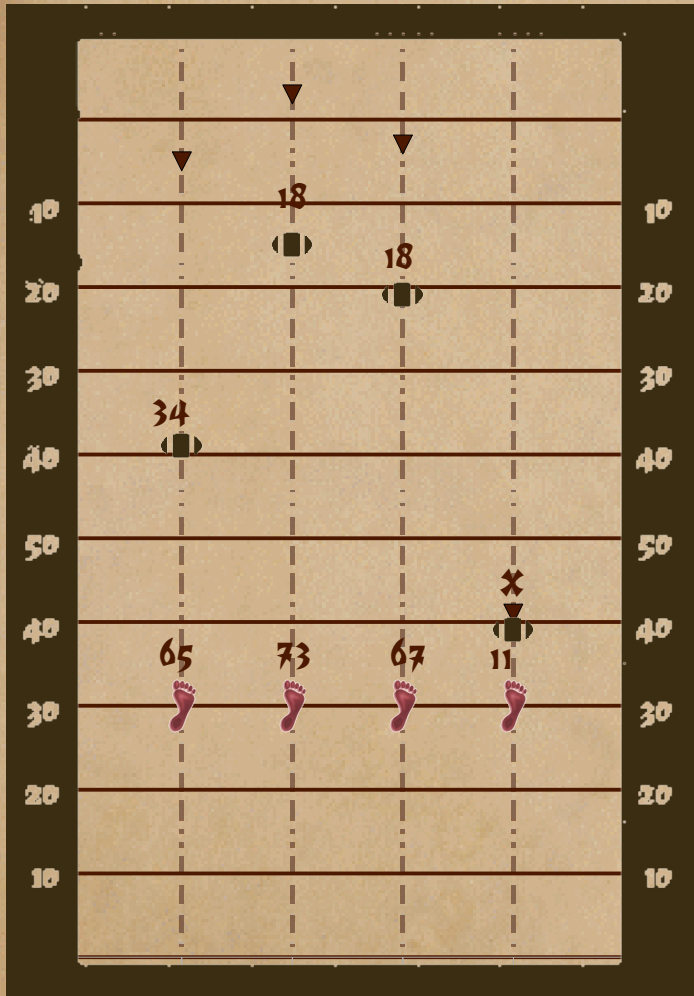

Wefense

WTB?

Kicks and Coverage

Kickoffs