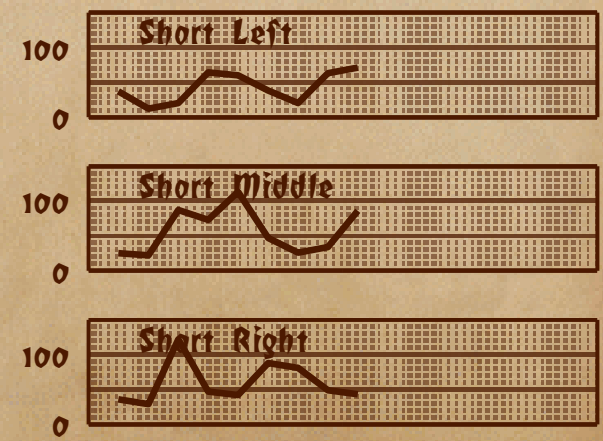

# Pass Offense

WTB?

	Bucs		
YARDAGE	0	41	0
ATTEMPTS	1	2	2
COMPLETIONS	0	2	0
	Deep Left	Deep Middle	Deep Right

YARDAGE	71	86	43
ATTEMPTS	7	8	4
COMPLETIONS	6	7	3
	Short Left	Short Middle	Short Right

WTB?

...