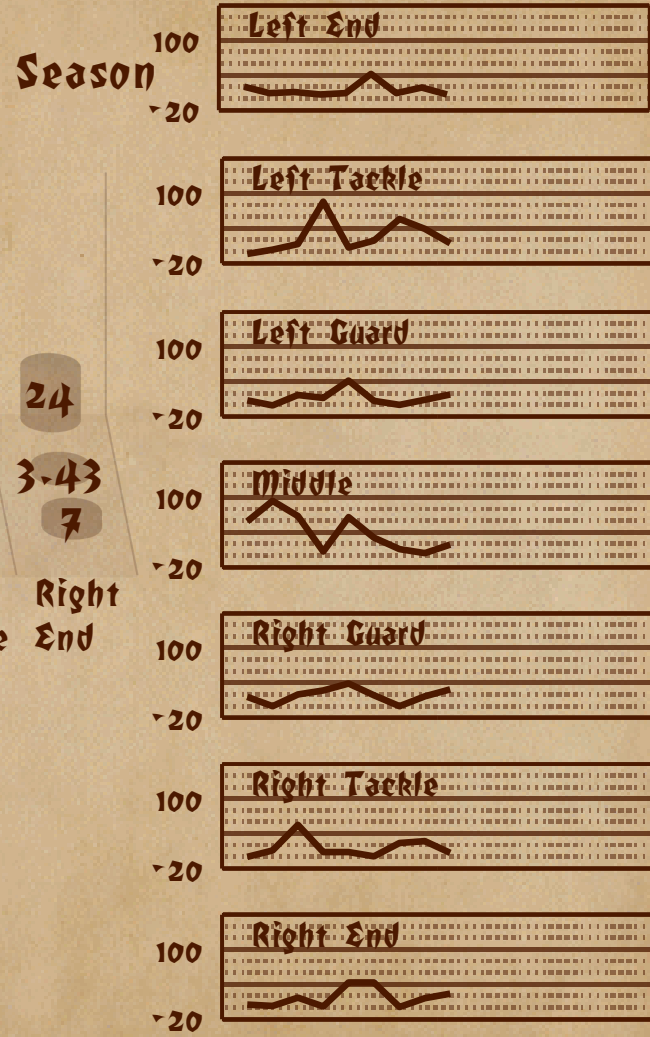

Defending the Run

WTB?

	Panthers						
YARDAGE	7	14	18	19	29	7	24
AVERAGE	3.5	7	3	2.71	7.25	2.33	3.43
ATTEMPTS	2	2	6	7	4	3	7
	Left End	Left Tackle	Left Guard	Middle	Right Guard	Right Tackle	Right End

WTB?