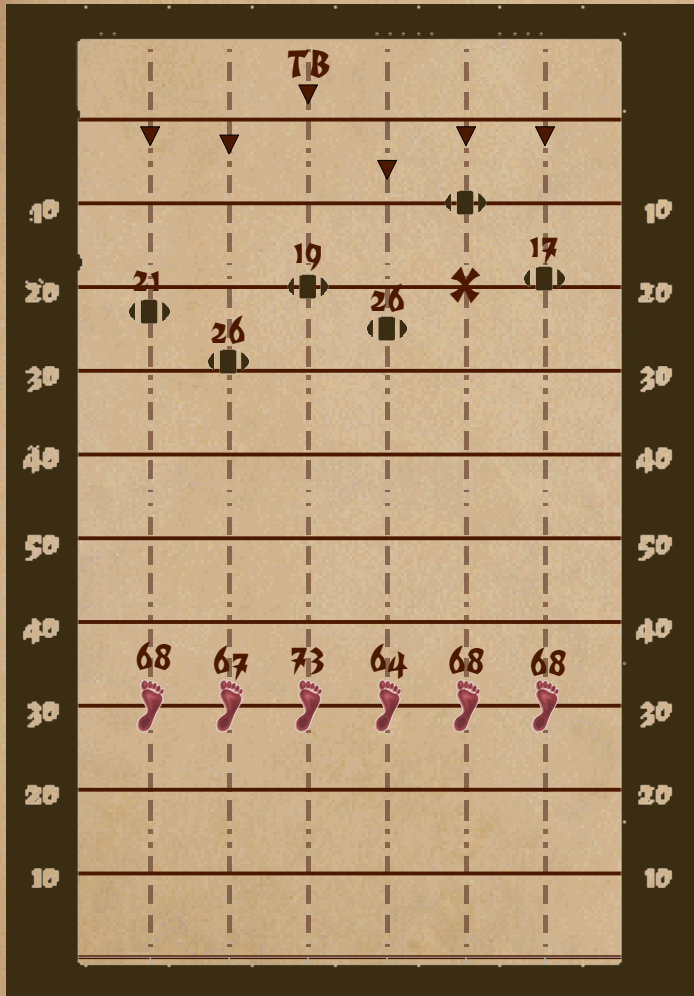

Wefense

WTB?

Kicks and Coverage

Kickoffs